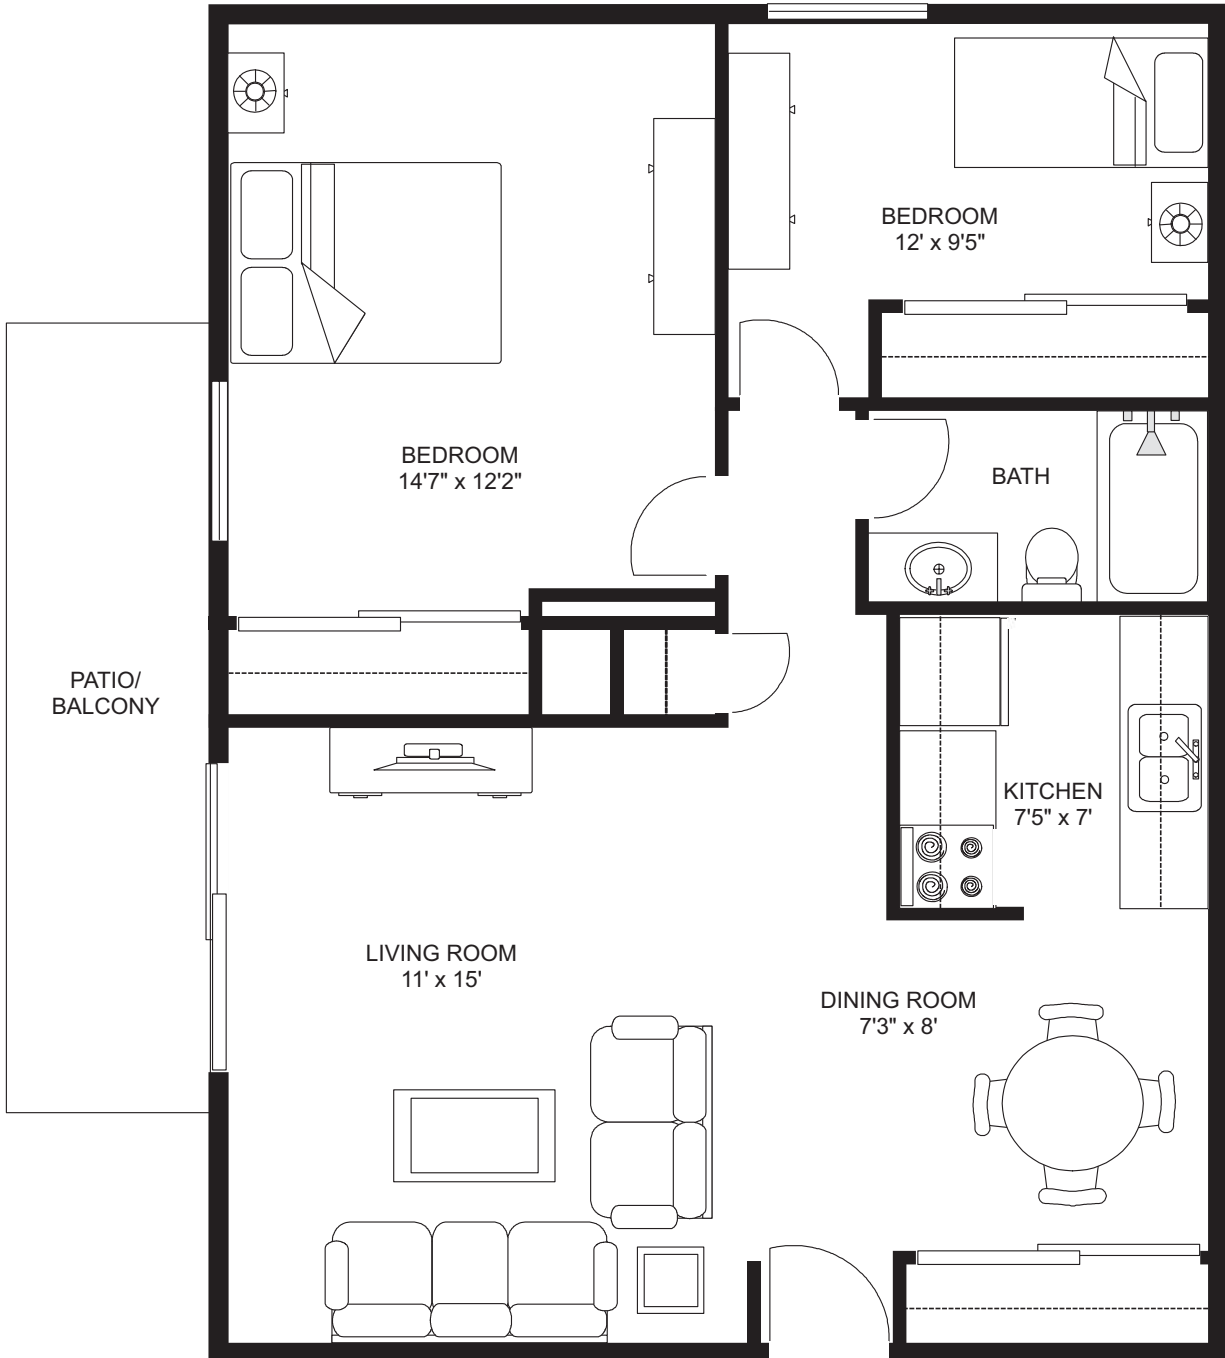

All measurements are approximate and individual units will vary.

THE TRAIL
at Walnut Street Apartments

TWO BEDROOM, ONE BATH, STYLE B • 800 SQUARE FEET

225 Walnut Street • Oregon, WI 53573
Phone: 608.255.7100 • Fax: 608.255.4278 • www.SteveBrownApts.com
A Steve Brown Apartments Community

All measurements are approximate and individual units will vary.

THE TRAIL
at Walnut Street Apartments

TWO BEDROOM, ONE BATH • 786 SQUARE FEET

213-221 Walnut Street • Oregon, WI 53573
Phone: 608.255.7100 • Fax: 608.255.4278 • www.SteveBrownApts.com
A Steve Brown Apartments Community