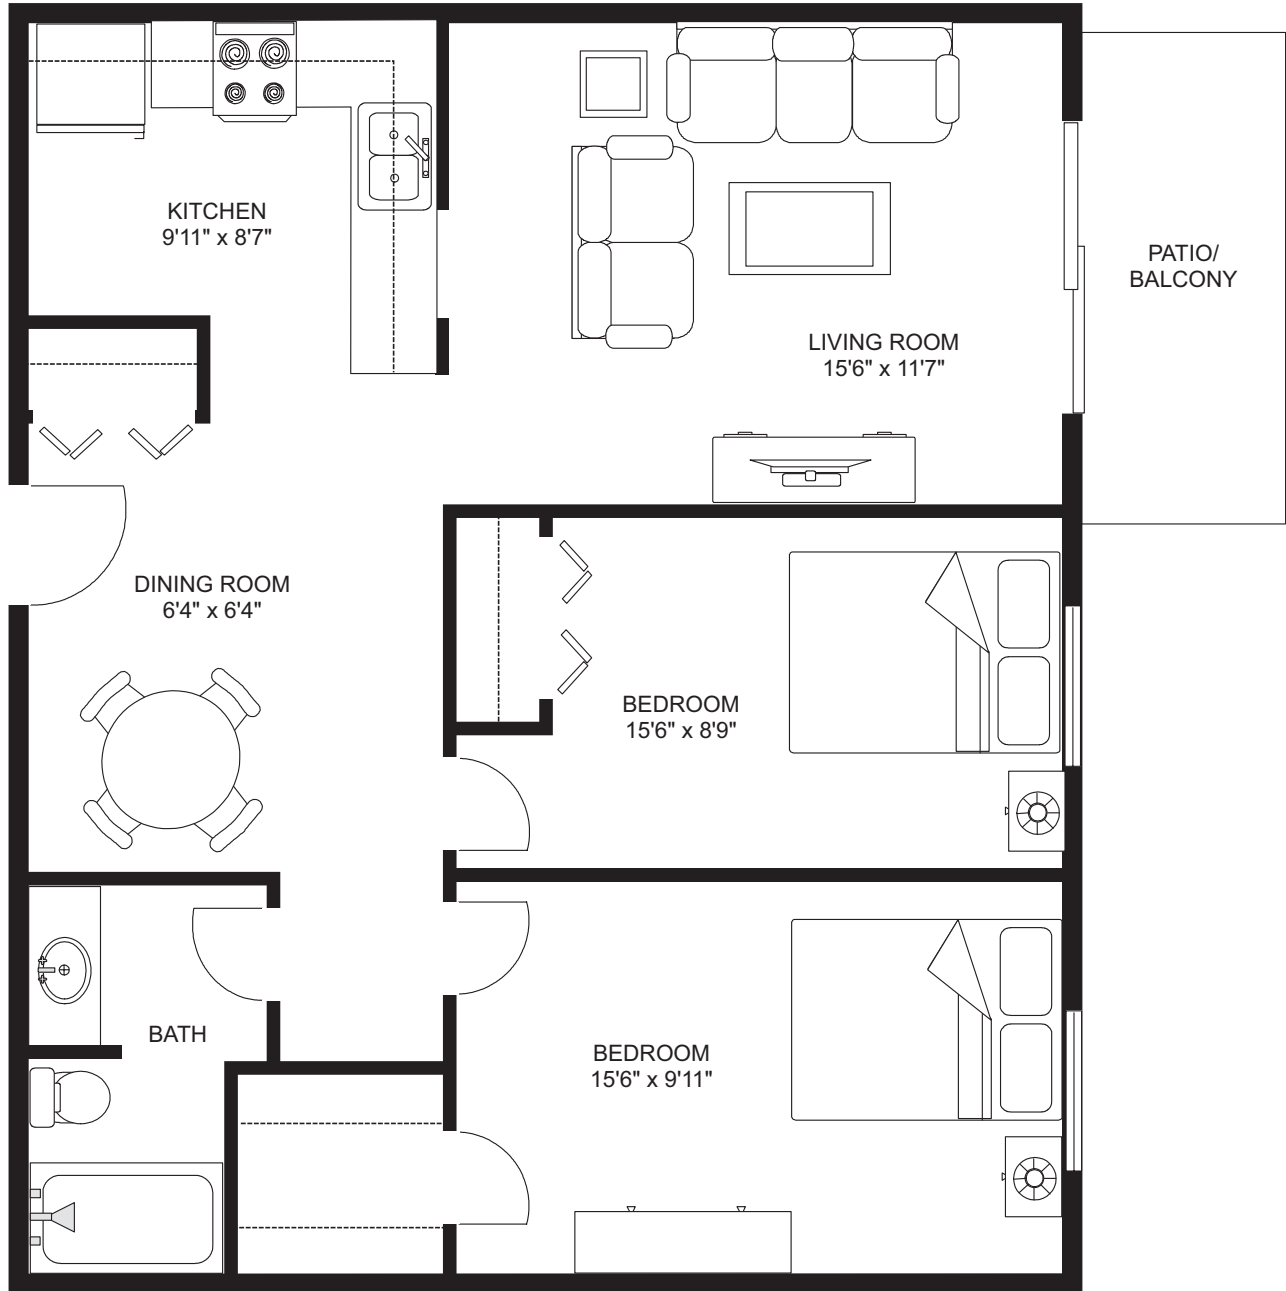

THE TRAIL
at Walnut Street Apartments

TWO BEDROOM, ONE BATH, STYLE A • 868 SQUARE FEET

225 Walnut Street • Oregon, WI 53573
Phone: 608.255.7100 • Fax: 608.255.4278 • www.SteveBrownApts.com
A Steve Brown Apartments Community

All measurements are approximate and individual units will vary.

THE TRAIL
at Walnut Street Apartments

TWO BEDROOM, ONE BATH, STYLE B • 800 SQUARE FEET

225 Walnut Street • Oregon, WI 53573
Phone: 608.255.7100 • Fax: 608.255.4278 • www.SteveBrownApts.com
A Steve Brown Apartments Community