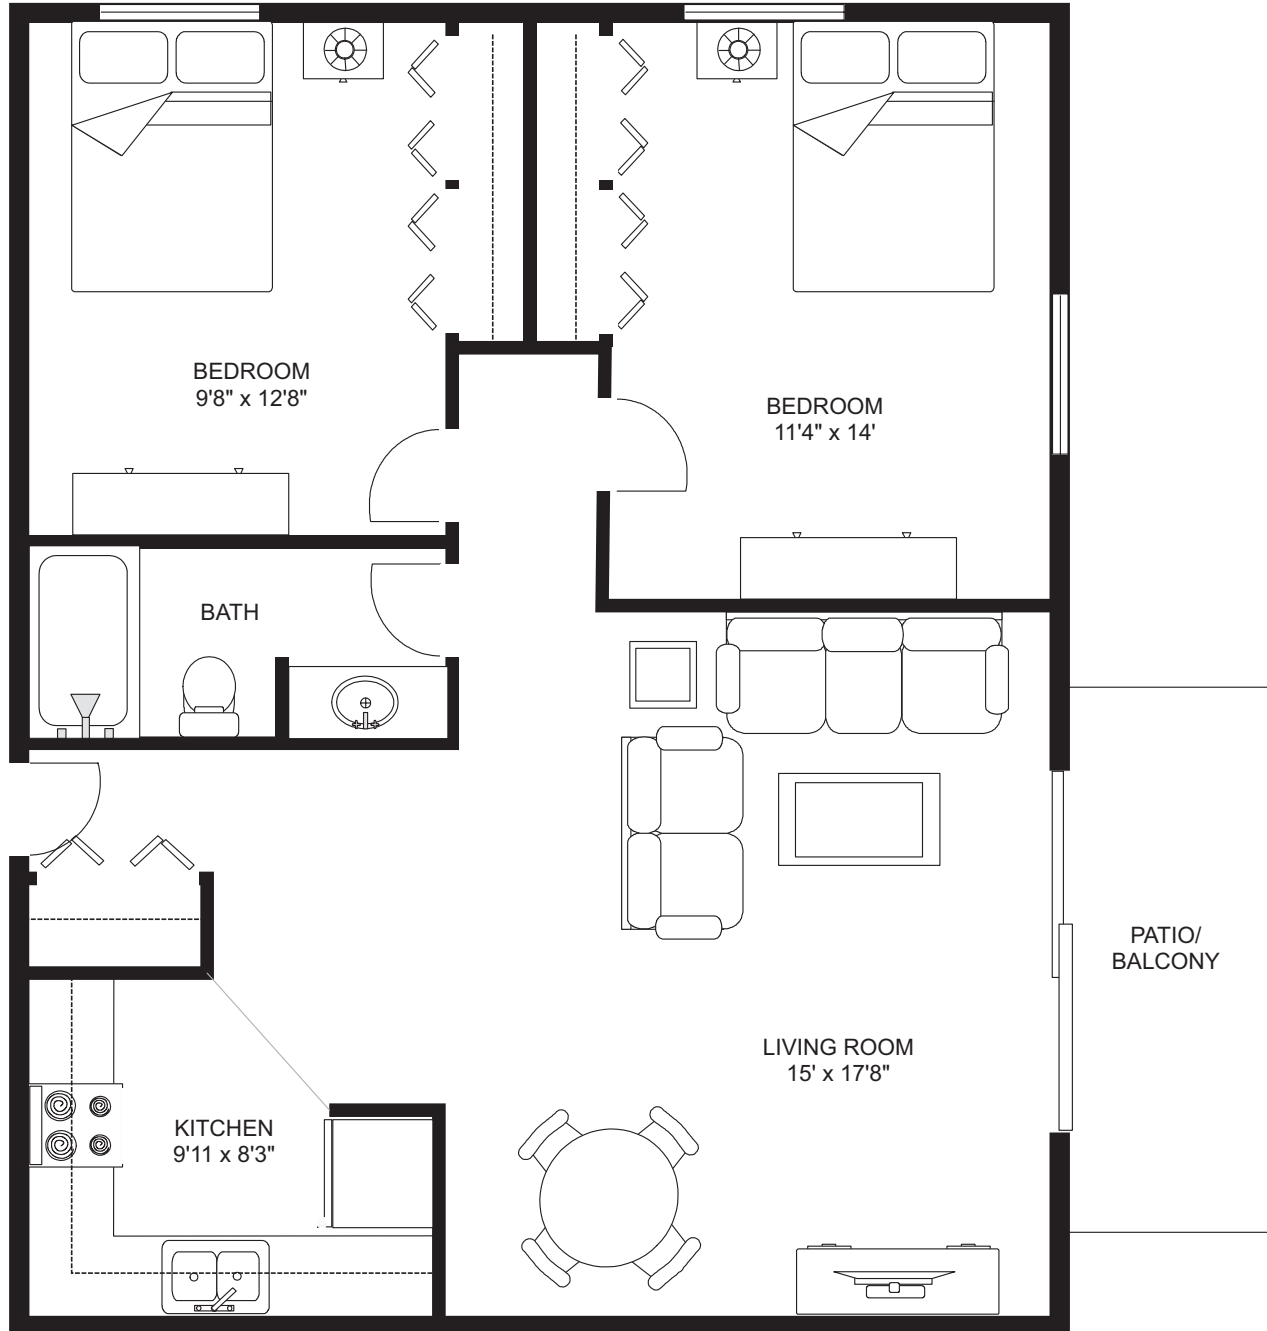

THE TRAIL
at Walnut Street Apartments

TWO BEDROOM, ONE BATH, STYLE A • 868 SQUARE FEET

225 Walnut Street • Oregon, WI 53573
Phone: 608.255.7100 • Fax: 608.255.4278 • www.SteveBrownApts.com
A Steve Brown Apartments Community

All measurements are approximate and individual units will vary.

THE TRAIL
at Walnut Street Apartments

TWO BEDROOM, ONE BATH, STYLE B • 800 SQUARE FEET

225 Walnut Street • Oregon, WI 53573
Phone: 608.255.7100 • Fax: 608.255.4278 • www.SteveBrownApts.com
A Steve Brown Apartments Community